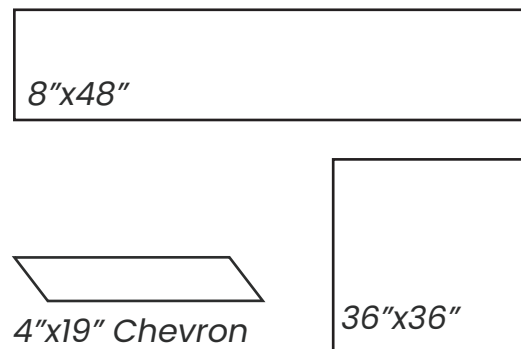

TAVERNA

Walnut | 8"x48"

Brown | 4"x19" Chevron

Tile
of
Italy

MALINE TILE
ELEVATE YOUR SHOWROOM

malinetile.com

TAVERNA

PORCELAIN TILE

Technical Data

Thickness	9 mm
Frost Resistant	Yes
Finish	Matte
Application	Interior/Exterior
Rectified	Yes
Slip Resistant	R10
DCOF	>0.42

Lead Time

In Stock/Quick Ship

Sizes

Classic 01 | 36"x36"

Colors

Brown